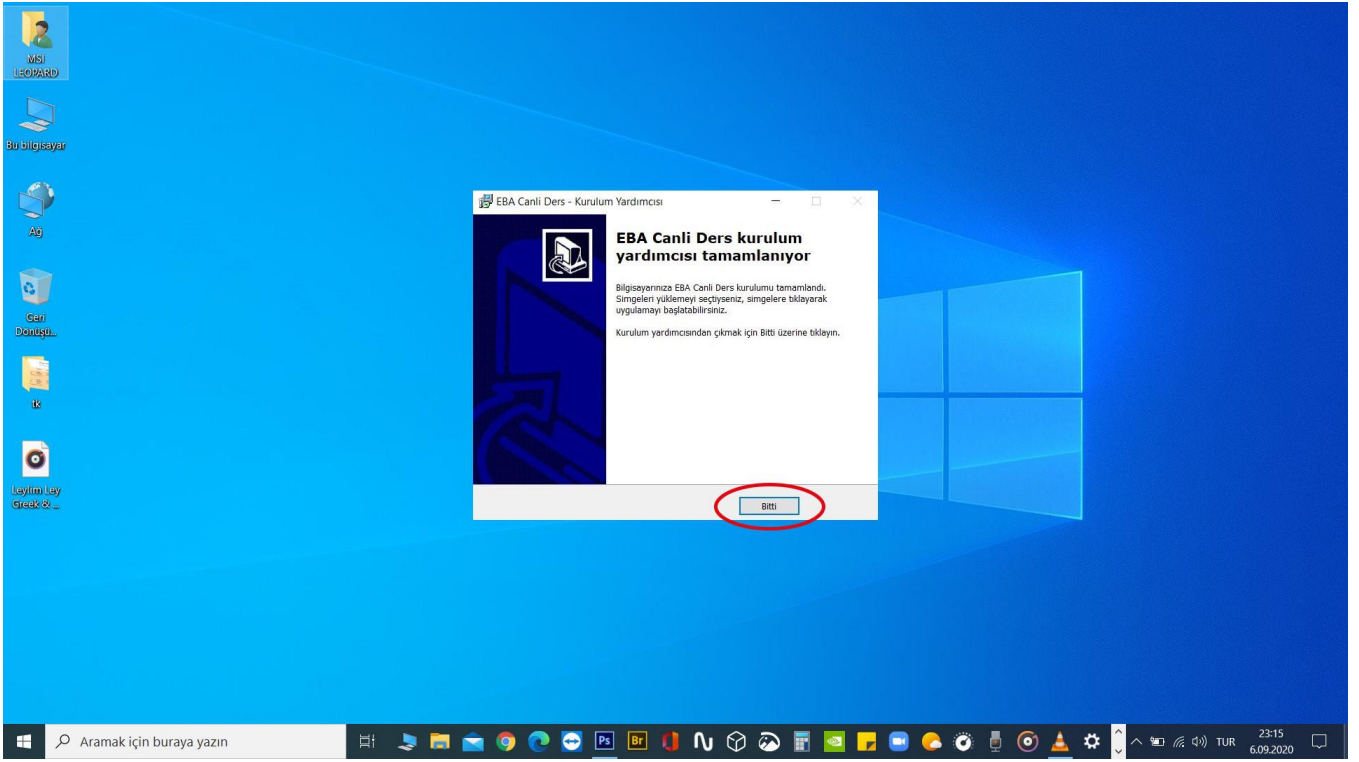

- Kurulum tamamlandıktan sonra yukarıdaki ekran görüntüsünde olduğu gibi bilgisayarın, denetim masası / yüklü programlar sayfasında görüntülenir.